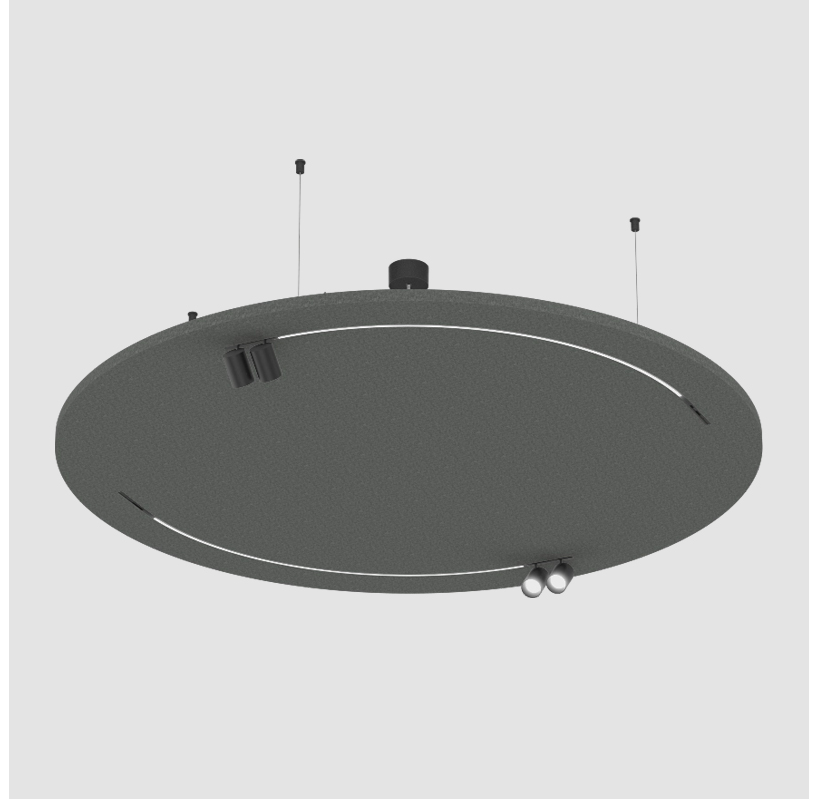

GENERAL

Series: Just Black Acoustic
 Brand: Prolicht
 Division: Architectural
 Mounting Type: Suspension
 Mounting Location: Ceiling

PHYSICAL

Shape: Round
 Diameter (mm): 1400
 Diameter (in): 55 1/8
 Height (mm): 41
 Height (in): 1 5/8
 Light Distribution: Direct
 Fixture Finish: [ANC / ASH / BNA / BTC / BZE / CEL / EGG / EVG / FOG / FOS / FST / FUA / IRI / IRO / KHA / LIC / LIM / MER / MSN / MUS / ONX / PEA / PLU / POL / PPY / RAY / ROY / RST / STE / SWD / TAN / TAU](#)
 Fixture Material: Aluminum
 Cable Details: [2,000mm / 6,000mm Transparent Cable](#)

LED

Color Temperature (°K): 2700
 Max. Delivered Lumen (lm): 2215
 Nominal Lumen (lm): 3164
 CRI: >90 CRI
 Lamp Life (hrs): 80000

OPTICAL

Beam Angle: 30

RATINGS AND CERTIFICATIONS

Certified By: Certified for North American Standards
 IP rating: IP20

PROJECT	
TYPE	
SPECIFIER	
QUANTITY	
DATE	

Ø1400mm 55 1/8"

JUST BLACK ACOUSTIC SUSPENSION

A300676-

PROJECT	_____
TYPE	_____
SPECIFIER	_____
QUANTITY	_____
DATE	_____

A

JUST BLACK ACOUSTIC SUSPENSION

A300692-

GENERAL

Series: Just Black Acoustic
 Brand: Prolicht
 Division: Architectural
 Mounting Type: Suspension
 Mounting Location: Ceiling

PHYSICAL

Shape: Square
 Length (mm): 1200
 Length (in): 47 ¼
 Width (mm): 1200
 Width (in): 47 ¼
 Height (mm): 41
 Height (in): 1 ⅝
 Light Distribution: Direct